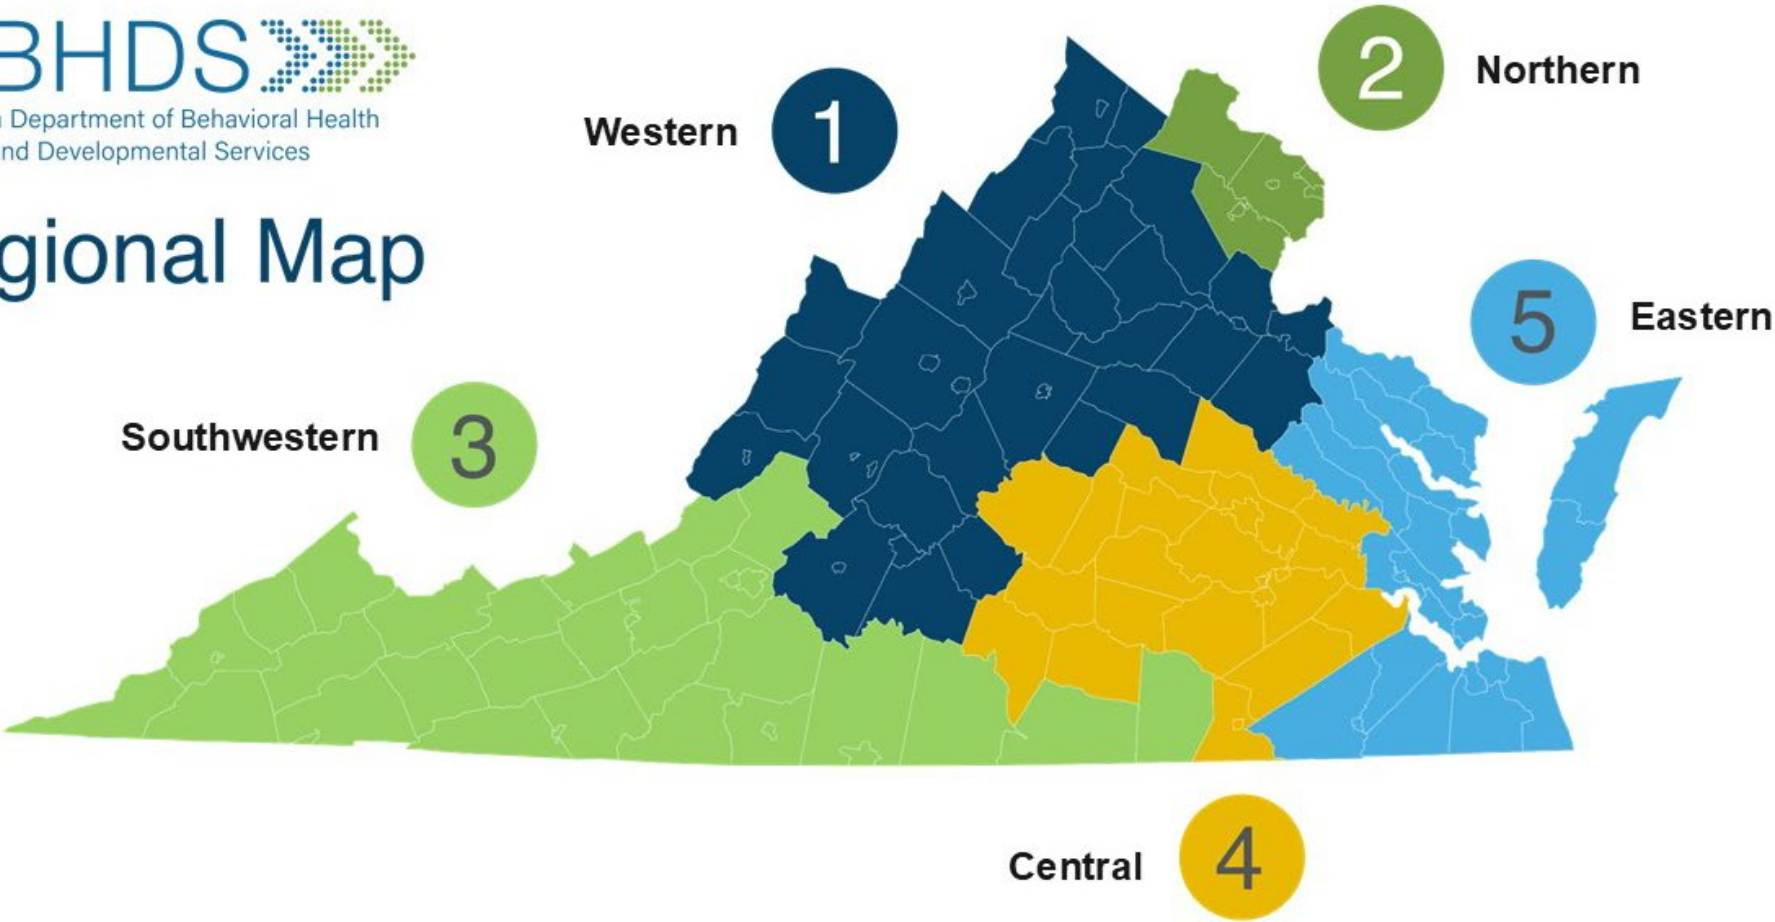

The Individual and Family Support Program (IFSP) Regional Map

Updated January 2026
City/County Breakdown on Page 2

Regional Map

You can click below the name of each region to go to its IFSP Regional Facebook page!

Western (Region 1)	Northern (Region 2)	Southwestern (Region 3)	Central (Region 4)	Eastern (Region 5)
<u>@IFSPWesternRegion</u>	<u>@IFSPNorthernRegion</u>	<u>@IFSPSouthwesternRegion</u>	<u>@IFSPCentralRegion</u>	<u>@IFSPEasternRegion</u>
Fluvanna Frederick Fredericksburg Greene Harrisonburg Highland King George Lexington Louisa Lynchburg Madison Nelson Orange Page Rappahannock Rockbridge Rockingham Shenandoah		Henry Lee Martinsville Mecklenburg Montgomery Norton Patrick Pittsylvania Pulaski Radford Roanoke Russell Salem Scott Smyth Tazewell Wise Wythe	New Kent Nottoway Petersburg Powhatan Richmond City Prince Edward Prince George Surry Sussex	Northumberland Poquoson Portsmouth Richmond County Southampton Suffolk Virginia Beach Westmoreland Williamsburg York

Western (Region 1)	Northern (Region 2)	Southwestern (Region 3)	Central (Region 4)	Eastern (Region 5)
<u>@IFSPWesternRegion</u>	<u>@IFSPNorthernRegion</u>	<u>@IFSPSouthwesternRegion</u>	<u>@IFSPCentralRegion</u>	<u>@IFSPEasternRegion</u>
Spotsylvania Stafford Staunton Warren Washington Waynesboro Winchester				